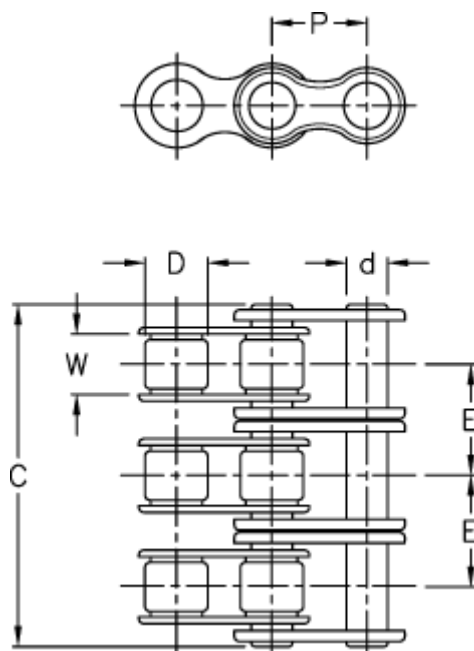

Article number: 6100130101

Description: Connecting link 1 1/2 x 1 triplex 24B-3

Measures

Breaking power = 394400

C = 150,10

d = 14,63

D = 25,40

E = 48,36

For chain size = 1 1/2

For chain type = 24 B-3

P = 38,10

W = 25,40